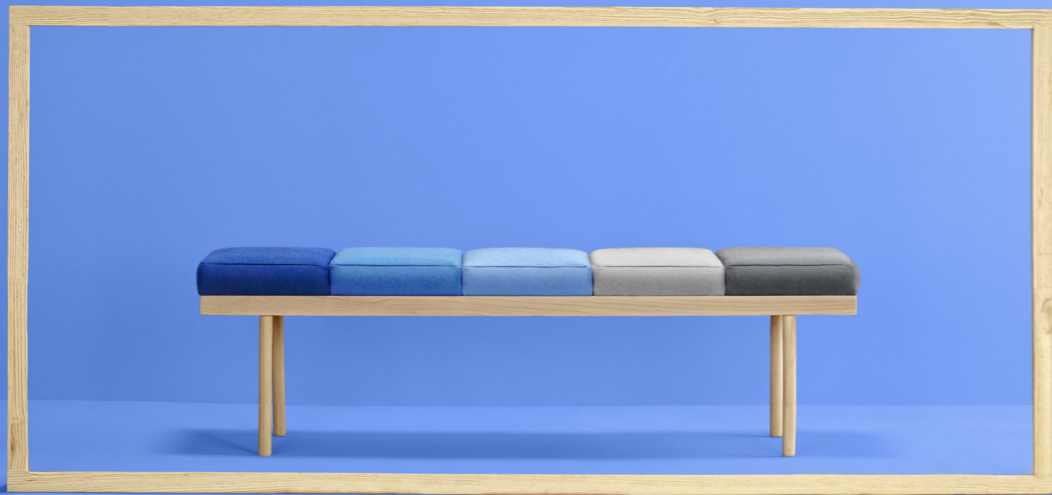

VALENTINO

Bench

Studio
Missana

The Valentino bench is an extremely versatile piece that adapts to everyone's mood.

**Invites the user
to play around &
create their own
color combination**

With its 5 multicoloured cushions Valentino invites each person to combine them as they wish, creating their own unique composition. Create, play around and enjoy this versatile piece in the favourite corner of your home or office.

Height /45 Depth /45 Width /150

All measurements are approximate.

**Technical
Features** Beech wood structure.
Seat stuffed with
polyurethane 3542.

The Novelties