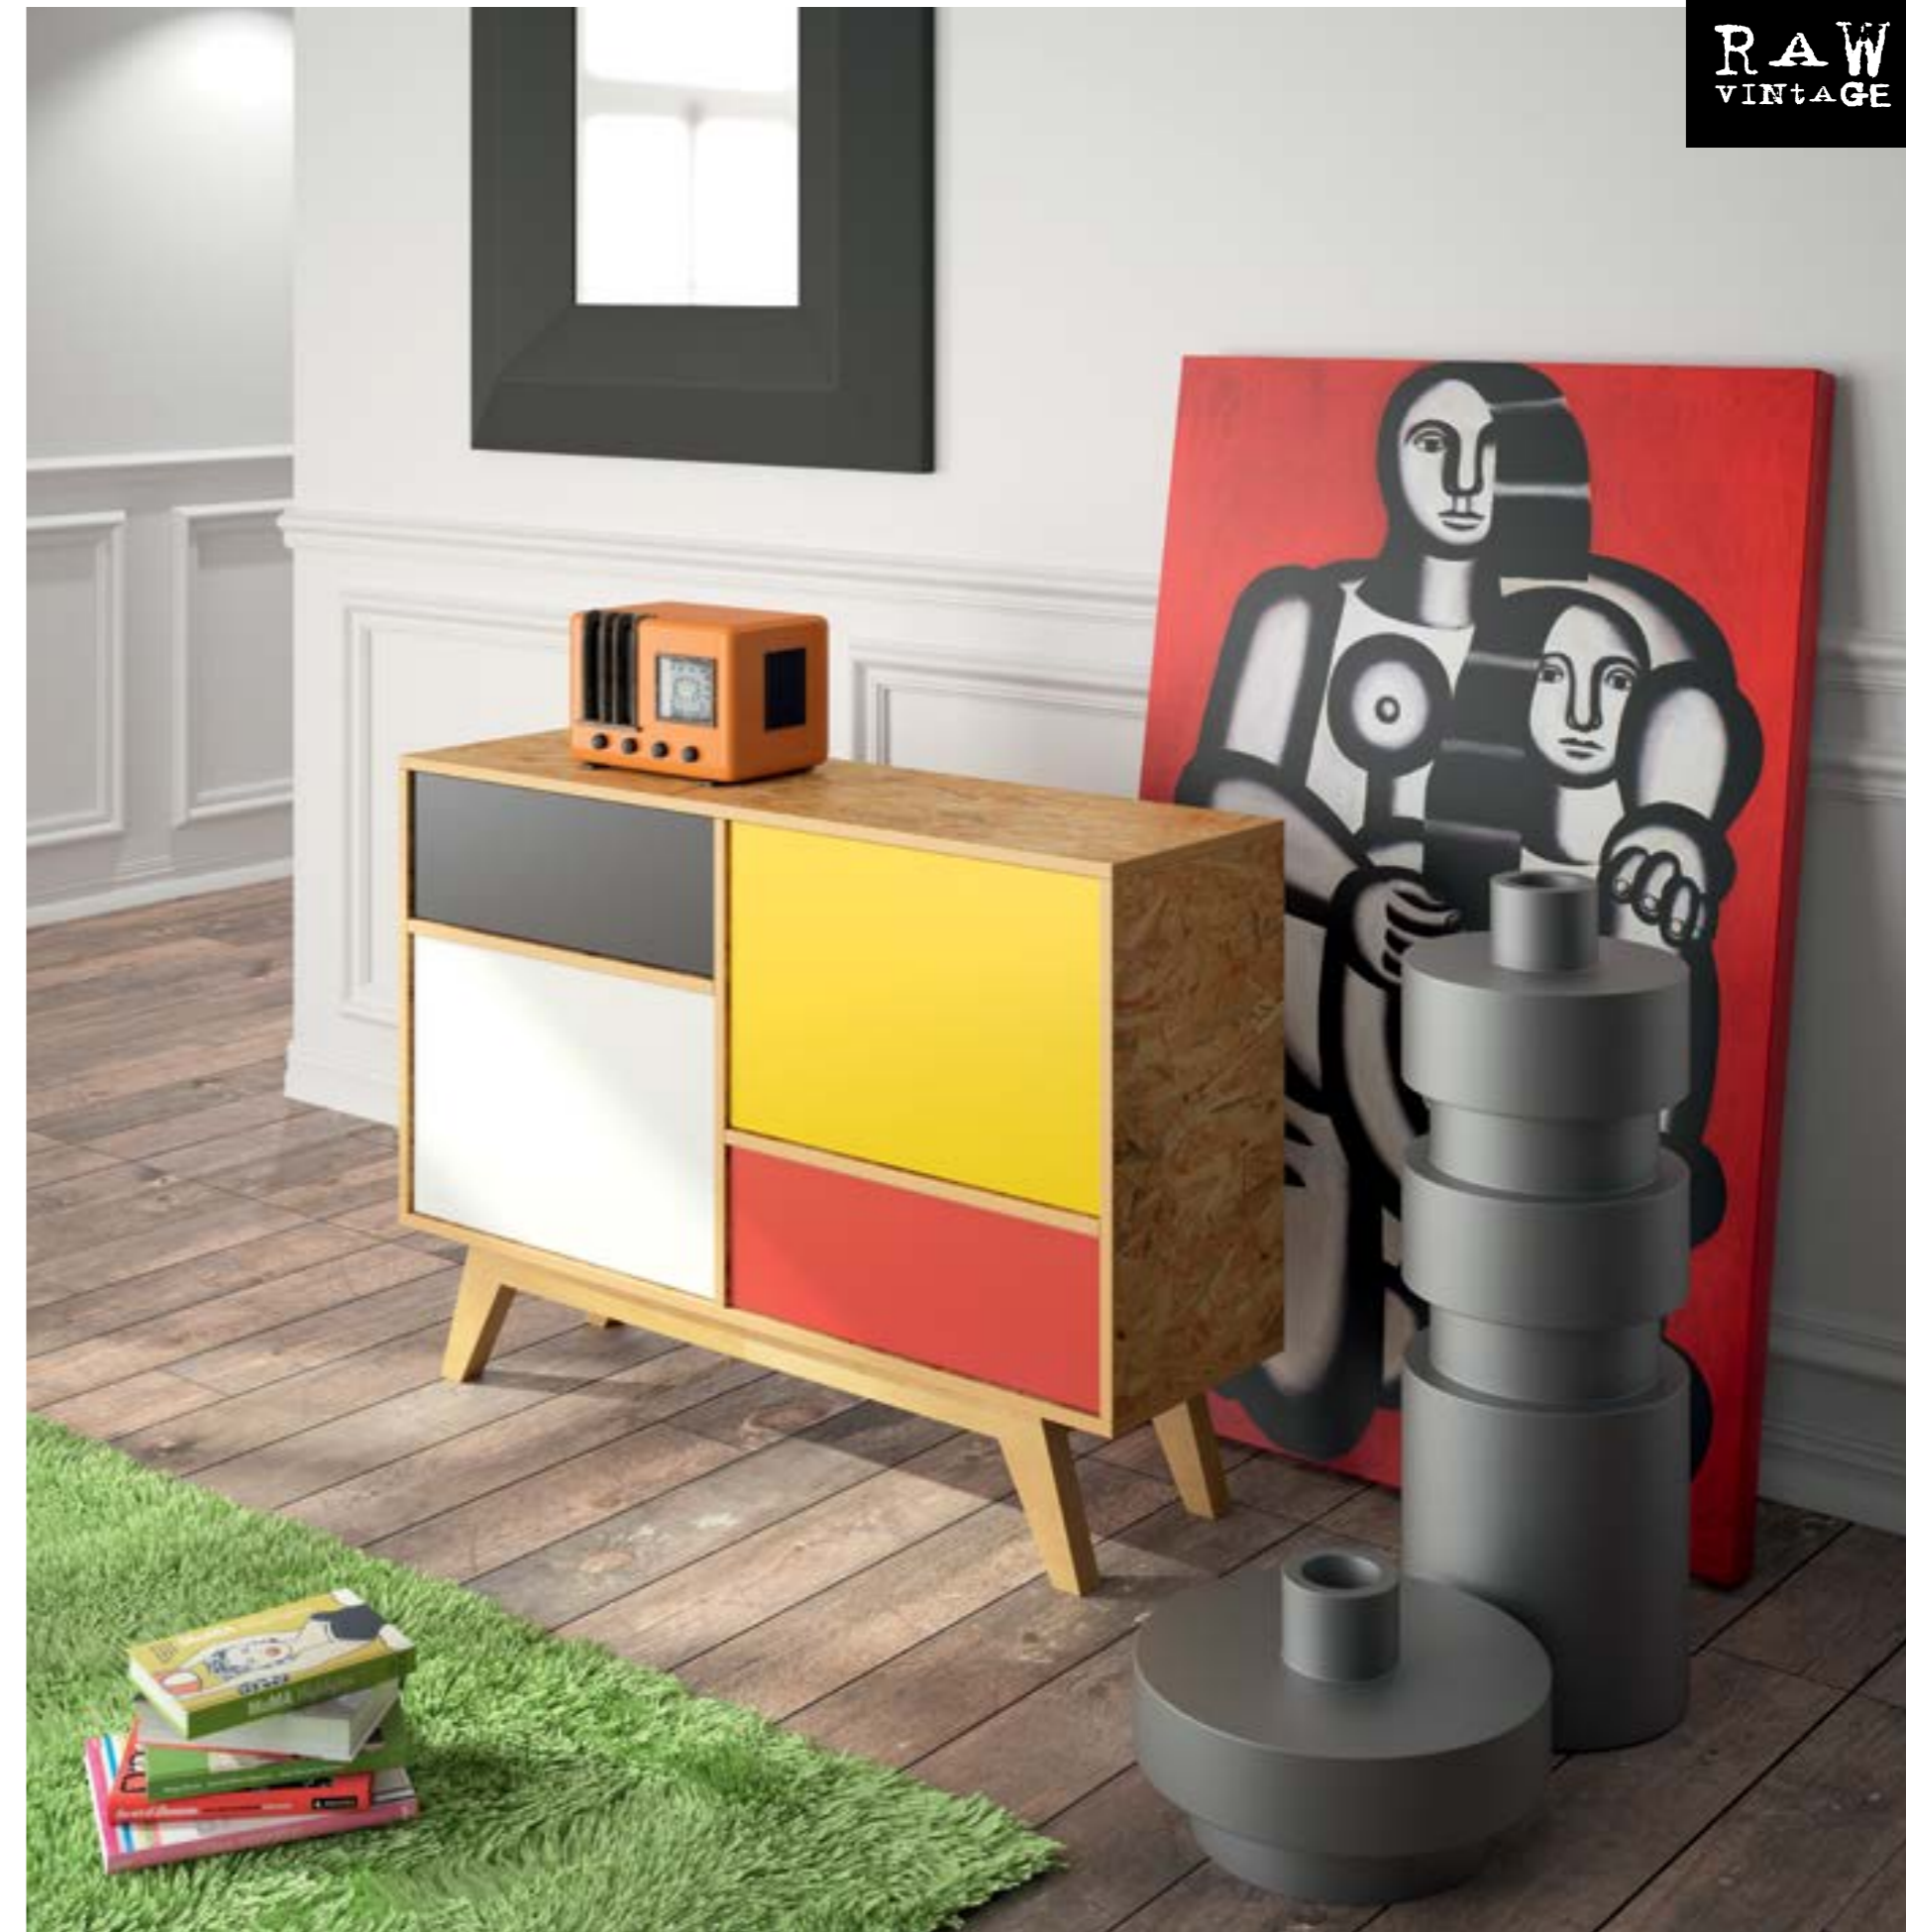

# coim

MUEBLE TV TWIGGY.  
Ref. TWG1302

ESPEJO GLAM.  
Ref. LUC0532

MESA RINCON CASSANDRA.  
Ref. 7148

APARADOR FRIDA.  
Ref. FRD0111

CONSOLA CUORE  
Ref. AMC0401

APARADOR TWIGGY.  
Ref. TWG0102

VITRINA CHIPPENDALE  
Ref. CHP0371

MESA COMEDOR RAW  
Ref. TWG1101

SILLA RAW  
Ref. TWG1601

ESPEJO FLOWER  
Ref. AMC0501

ESPEJO GORDON  
Ref. 7243-1

TAQUILLÓN FRIDA  
Ref. FRD0401

**MUEBLE TV TWIGGY**  
Ref. FRD0112

**APARADOR TWIGGY**  
Ref. TWG0101

**ESPEJO YASMIN**  
Ref. YAS0521

**CONSOLA CUORE**  
Ref. AMC0401

**MESA CENTRO CHILLIDA**  
Ref. 7782-M

**LÁMPARA PIÉ LONDON**  
Ref. 112

MUEBLE TV TWIGGY  
Ref. TGW1301

ESPEJO BYRON  
Ref. 7111

MESA CENTRO CAROLA  
Ref. CAR0901