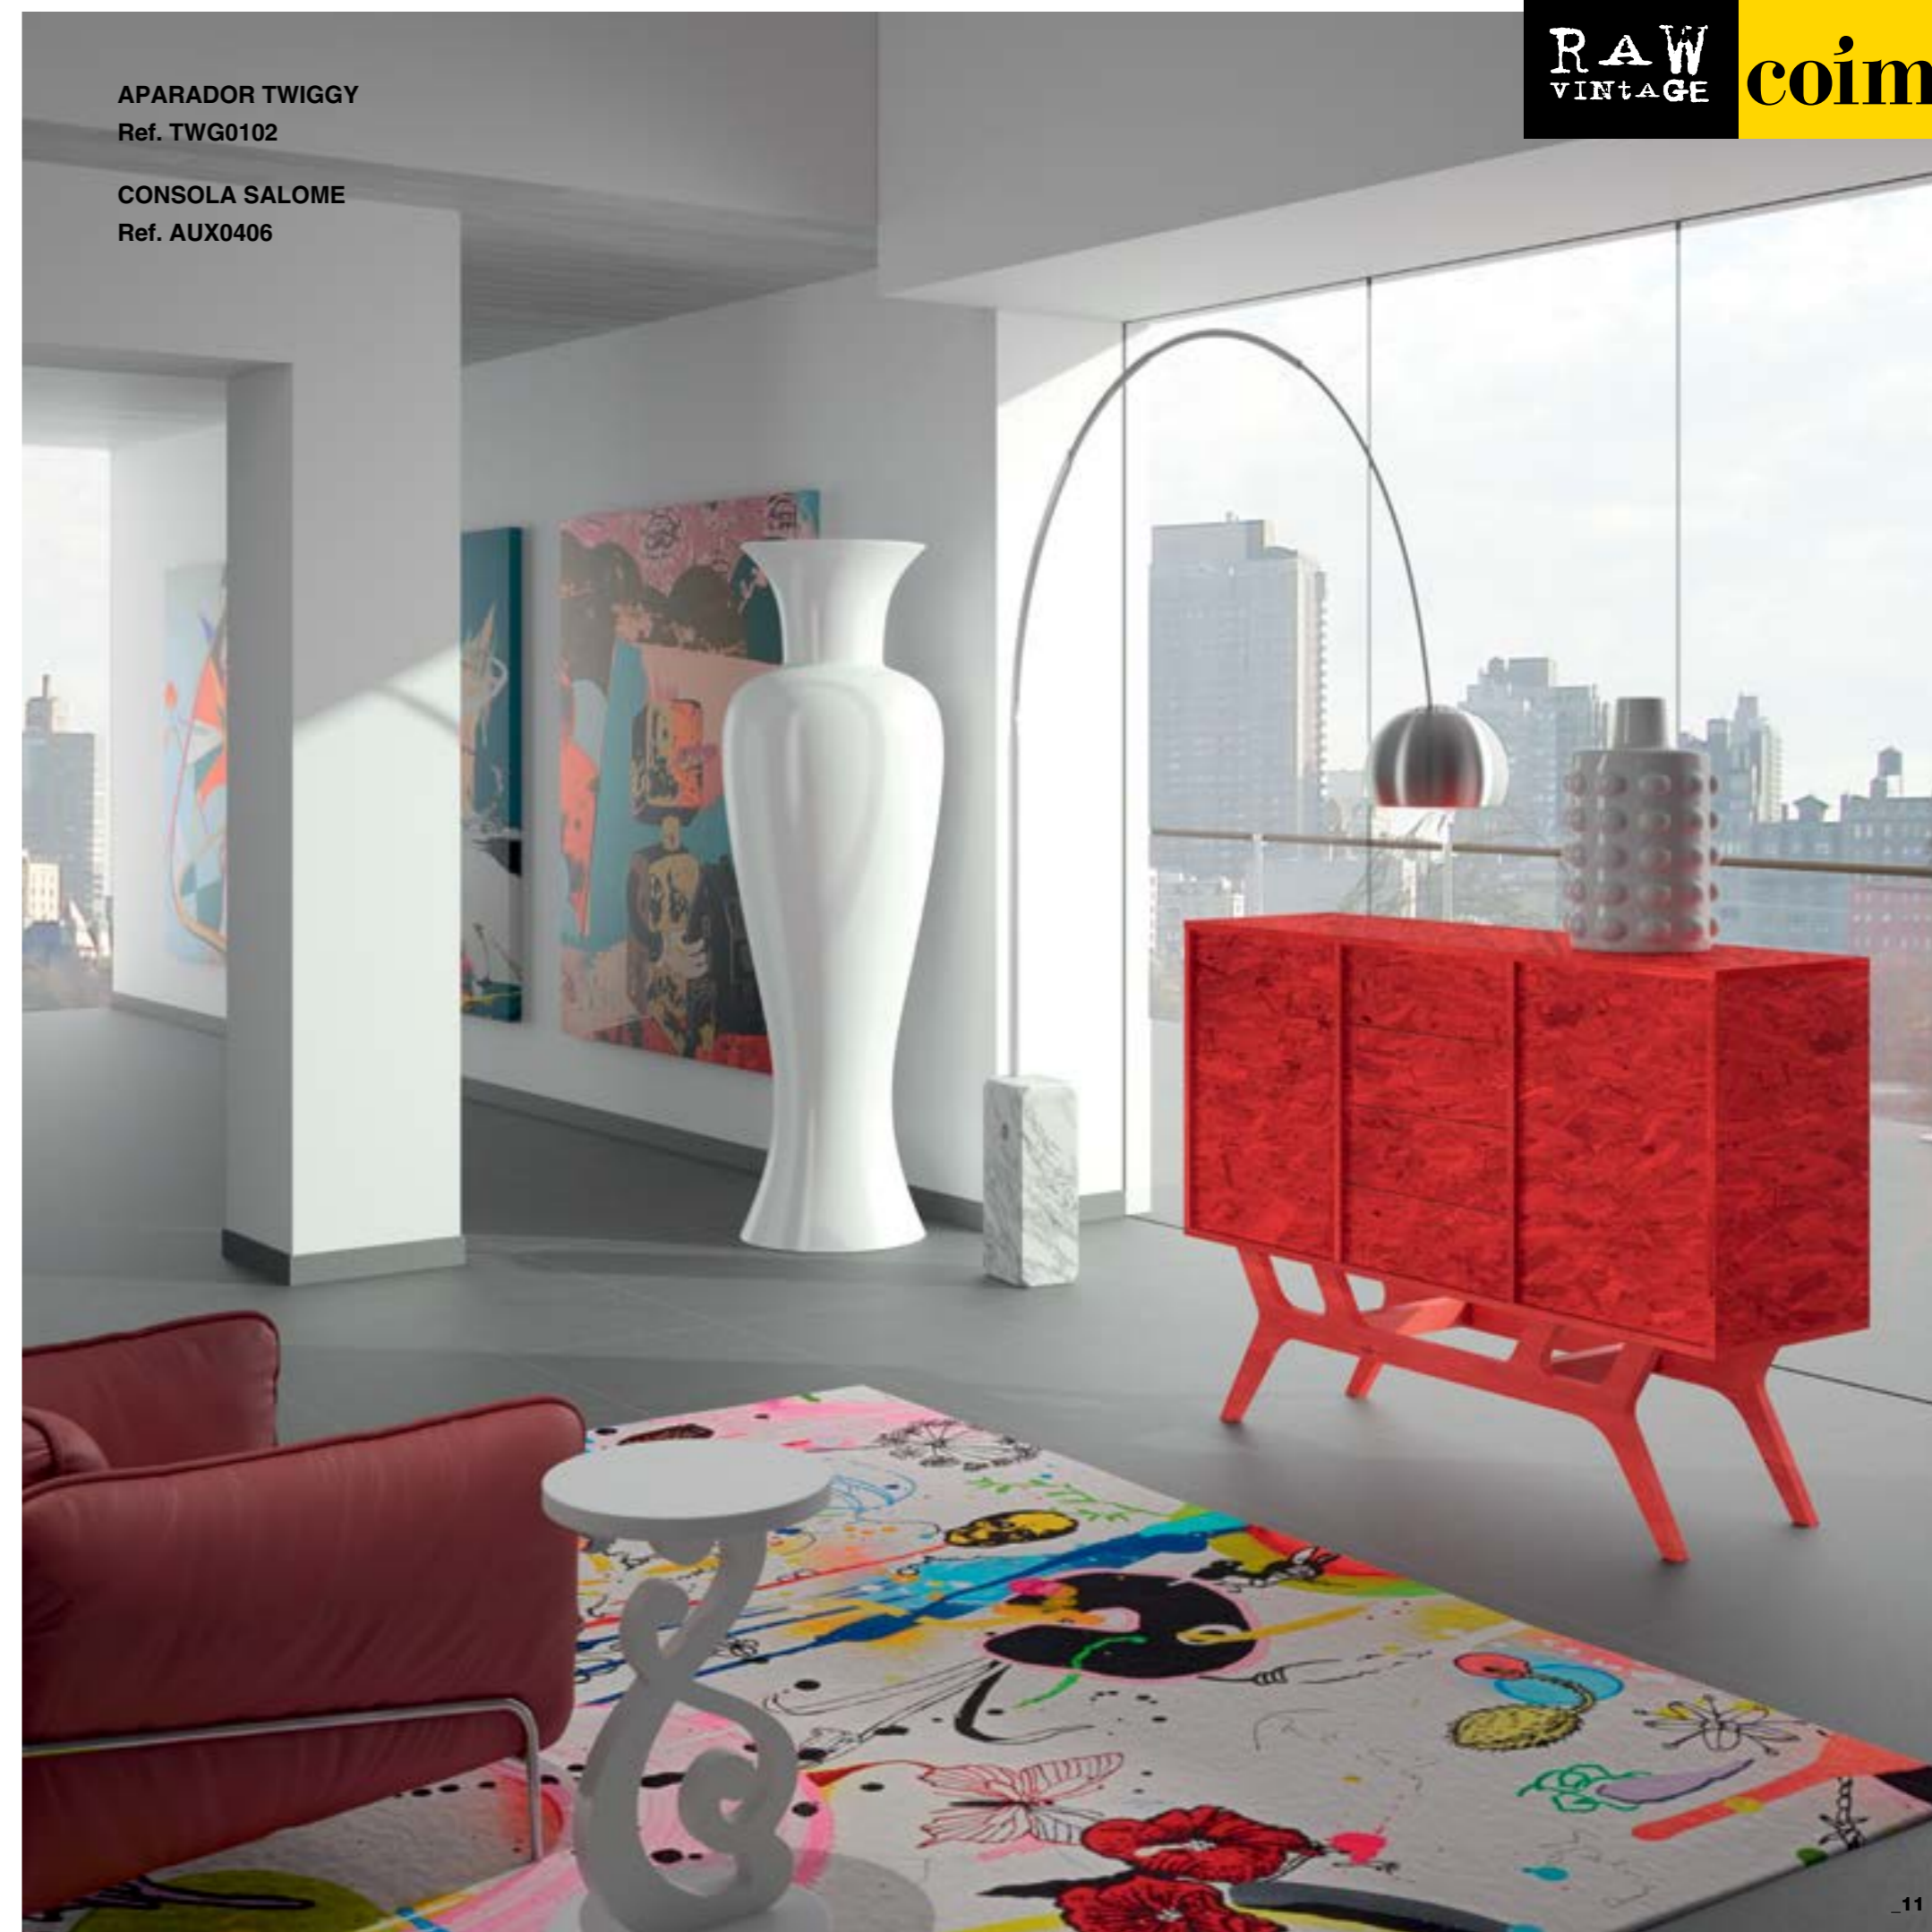

APARADOR TWIGGY
Ref. TWG0102

CONSOLA SALOME
Ref. AUX0406