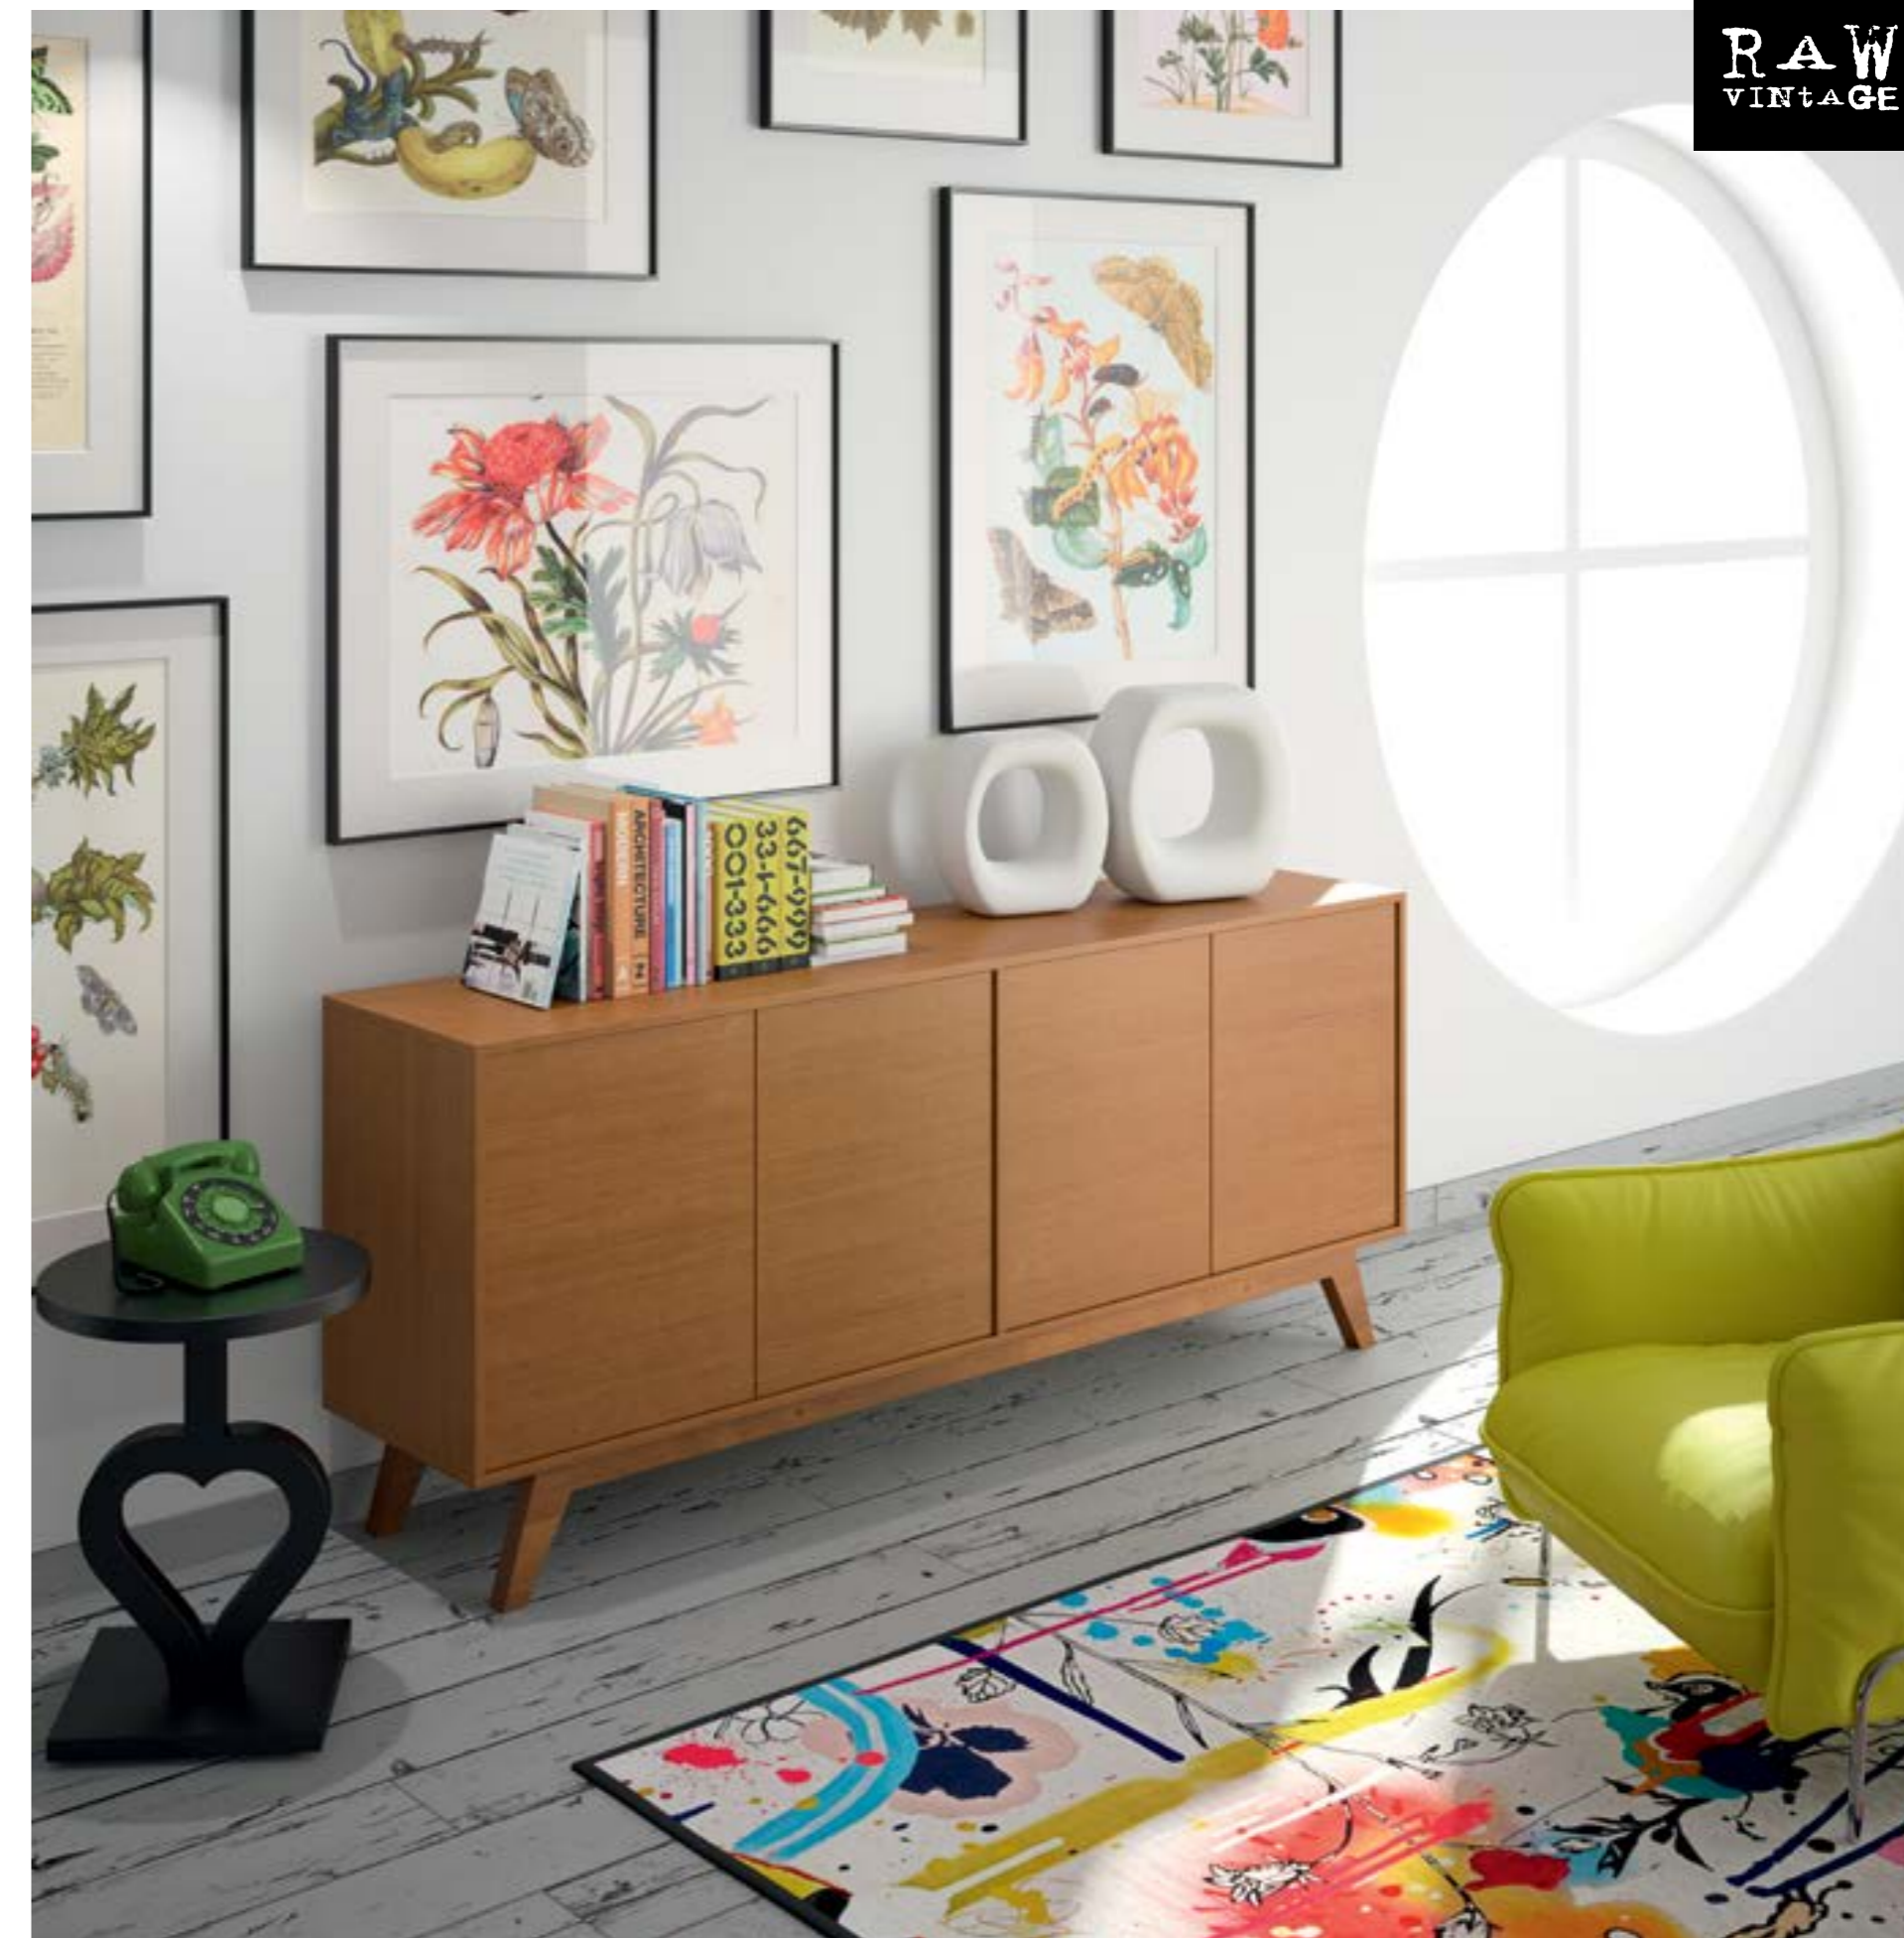

APARADOR FRIDA.
Ref. FRD0111

CONSOLA CUORE
Ref. AMC0401