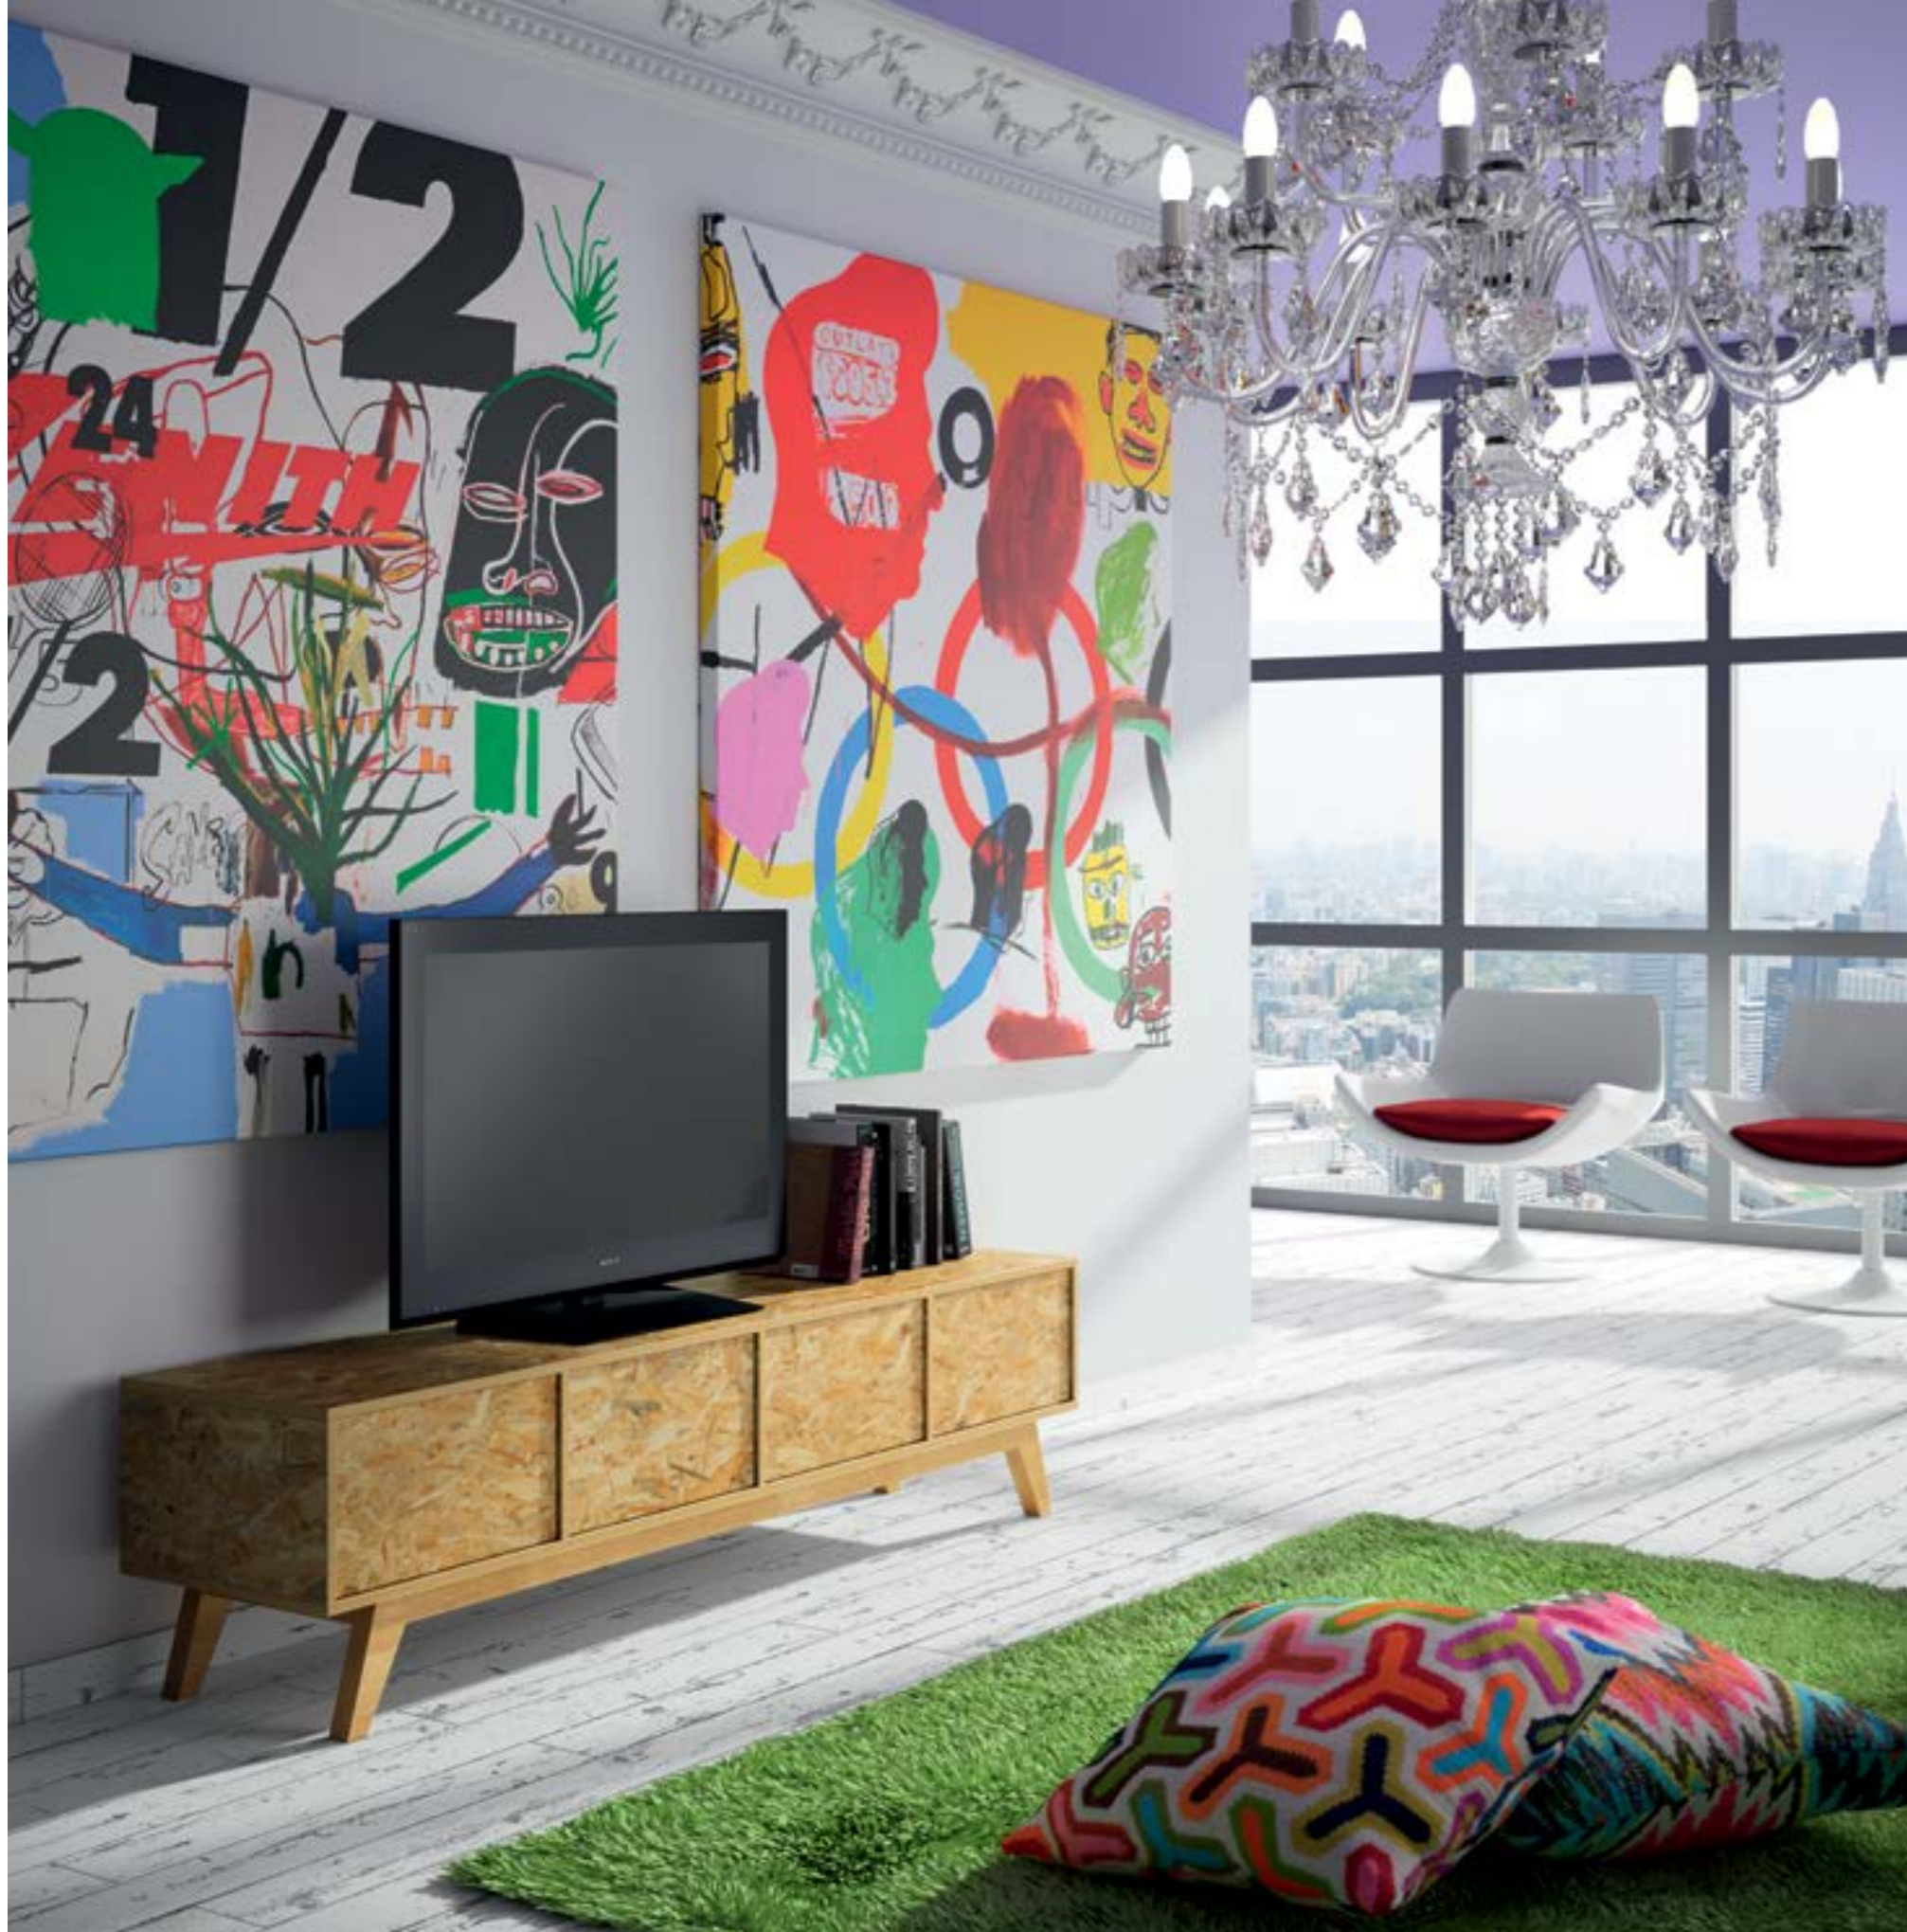

MUEBLE TV TWIGGY
Ref. FRD0112