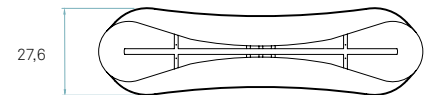

Electrical cable
Transparent 2 m drop

Steel cable
4 x 2 m drop

Packaging

Box size
121 x 31 x 34 cm

Box volume
0,128 m³

Weight
Gross - 6 Kg
Net - 2,8 Kg

LED
 Linear Module
2 x 5,5 W 350mA

Energy class
 A+
LED integrated