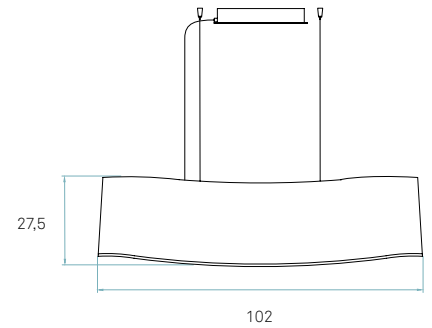

or

Exterior & Interior

21 Cherry / 20 White

If you would like any other colour combinations please consult with our offices.

REF. NWAV S LED 28-24
New Wave

Components

Metal canopy
Brushed Nickel
34 x 11,5 x 5 cm

Electrical cable
Transparent 2 m drop

Steel cable
4 x 2 m drop

Packaging

Box size
121 x 31 x 34 cm

Box volume
0,128 m³

Weight
Gross - 6 Kg
Net - 2,8 Kg

LED
 Linear Module
2 x 5,5 W 350mA

Energy class
 A+
LED integrated

* Measurements taken using Blue exterior & Yellow interior shades, Veneer Ref: 28 Blue & 24 Yellow