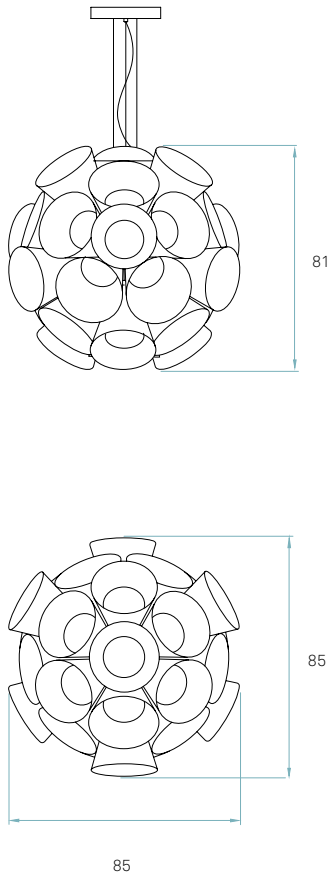

# LED Dandelion

by Burkhard Dämmer

REF. DDLN S LED 30  
Dandelion

References

- DDLN S LED DIMO-10V
- DDLN S LED DIMBT

Awards

Certificates

**CE**

Components

**DIFF**

**Diffuser**  
Matt satin acrylic

**Required**  
Shade mount required  
Difficulty: \*\*\*\*\*

**Metal canopy**  
Brushed Nickel  
ø 28 cm

**Electrical cable**  
Transparent 2 m drop

**Steel cable**  
3 x 2 m drop

Packaging

**Box size**  
67 x 67 x 95 cm

**Box volume**  
0,426 m³

**Weight**  
Gross - 23 Kg  
Net - 13,2 Kg

**LED**

**LED**

**COB**  
31 x 4 W 135mA

**Energy class**

Details

Input Voltage	Luminous Flux *	CRI	Watt.	CCT	Lifetime (L70)
120 - 277V	3362 lm	90	120 W	3000 K	40000h
220 - 240V					

\* Measurements taken using white shades, Veneer Ref: 20 Ivory White