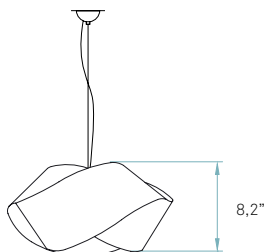

References

NUT S E26 UL
NUT S GU24 UL

Certificates

120 or 277V

Wood shade colors

- 20 Ivory White
- 21 Natural Cherry
- 22 Natural Beech
- 24 Yellow
- 25 Orange
- 26 Red
- 28 Blue
- 29 Grey
- 30 Turquoise
- 31 Chocolate
- 32 Pink

Components

Metal canopy
Brushed Nickel
ø 3,9" - disc ø 5,5"

Electrical cable
Transparent 8 ft drop

Steel cable
8 ft drop

Packaging

Box size
20 x 20 x 13"

Box volume
2,9 ft³

Weight
Gross - 6,6 Lb
Net - 1,8 Lb

Recommended bulbs (Not Included)

120V
E26 Medium Base

CFL Globe
1 x 15 W max

LED Globe
1 x 8 W max

120V
GU24

CFL Globe
1 x 15 W max

LED A19
1 x 7 W max

277V
GU24

LED A19
1 x 9 W max

277V
GX24q-2

CFL Triple tube
1 x 18 W max