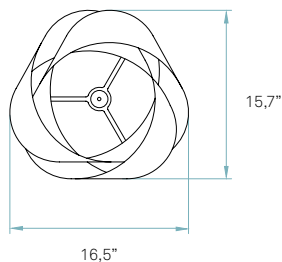

References

NUT S E26 UL
NUT S GU24 UL

Certificates

120 or 277V

Wood shade colors

- 20 Ivory White
- 21 Natural Cherry
- 22 Natural Beech
- 24 Yellow
- 25 Orange
- 26 Red
- 28 Blue
- 29 Grey
- 30 Turquoise
- 31 Chocolate
- 32 Pink

Components

Metal canopy
Brushed Nickel
ø 3,9" - disc ø 5,5"

Electrical cable
Transparent 8 ft drop

Steel cable
8 ft drop

Packaging

Box size
20 x 20 x 13"

Box volume
2,9 ft³

Weight
Gross - 6,6 Lb
Net - 1,8 Lb

Recommended bulbs (Not Included)

120V
E26 Medium Base

CFL Globe
1 x 15 W max

LED Globe
1 x 8 W max

120V
GU24

CFL Globe
1 x 15 W max

LED A19
1 x 7 W max

277V
GU24

LED A19
1 x 9 W max

277V
GX24q-2

CFL Triple tube
1 x 18 W max